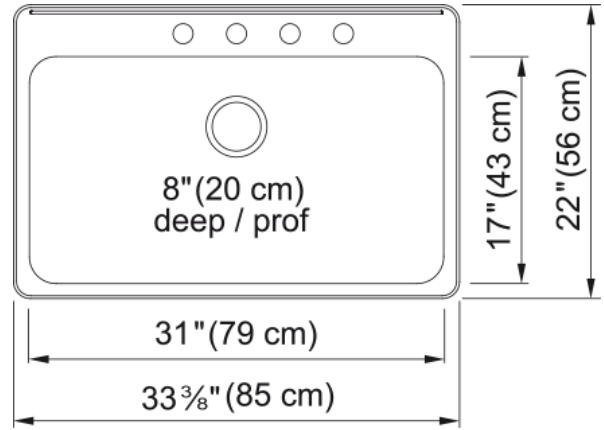

Steel Queen Drop In Sink QSLA2233-8-4N | 101.0620.212

Technical Data

Aspect

Sink type	Sink
Type of material	Stainless steel
Number of bowls	1
Color	Steel
Surface finish	Silk

Product Dimensions

Exterior size: right to left	33.465
Exterior size: front to back	22.047
Large bowl size: right to left	31.102
Large bowl size: front to back	17
Large bowl: depth	7.992

Installation

Minimum cabinet size	36"
----------------------	-----

Product specifications

Installation type	Topmount / drop in
Drain hole	3 1/2"
Position of drainer	No drainer

Product identification

Product brand	Kindred
Collection	Steel Queen